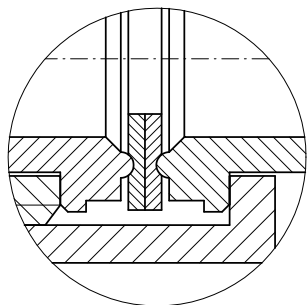

Bursting disk

dimensions	
SW	
L	
Da	
DN	

Detail Z
M (2:1)

Proprietary notice
pursuant to DIN 34
to be observed

Tolerances
DIN ISO 2768-m

Surfaces

Scale: no scale

Material: