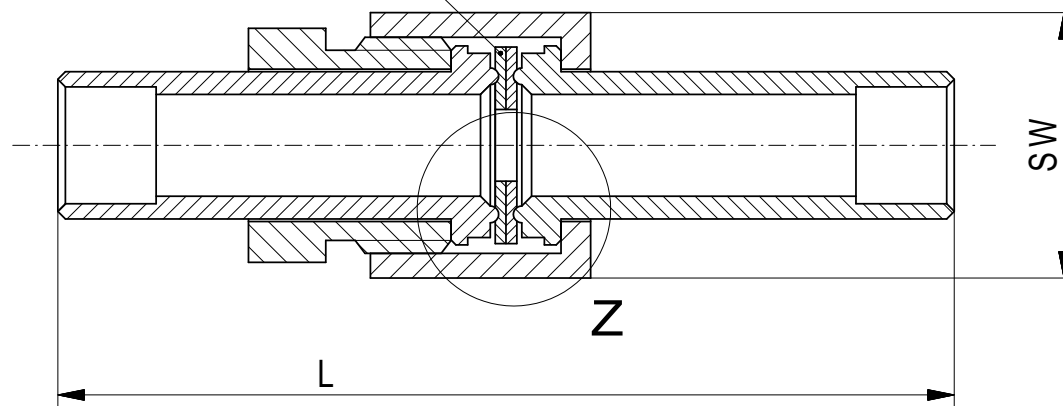

Bursting disk

dimensions	
SW	
L	
Da	
DN	

Detail Z
M (2:1)

Proprietary notice
pursuant to DIN 34
to be observed

Tolerances
DIN ISO 2768-m

Surfaces

Scale: no scale

Material: